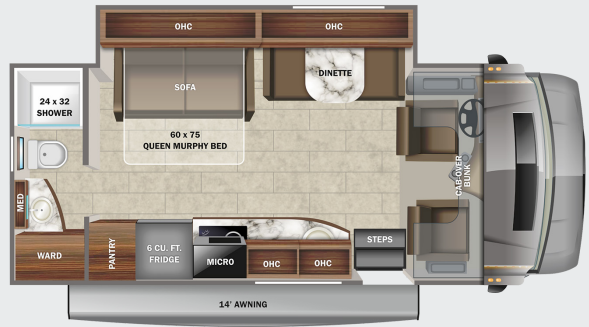

24RP

OPTIONS: A, B