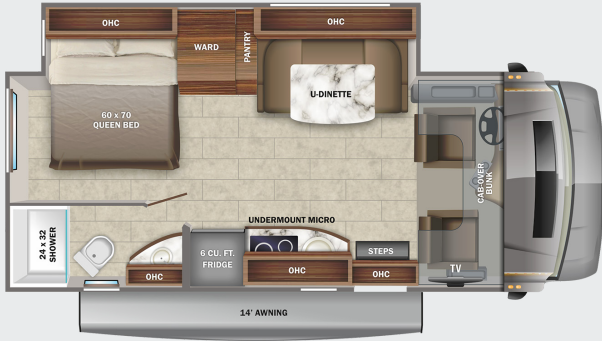

MELBOURNE PRESTIGE

24LP

OPTIONS: A, B