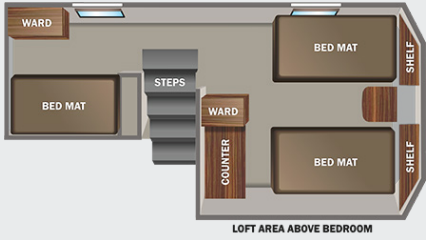

JAY FLIGHT BUNGALOW

40DLFT OPTIONS: A, B

40FKDS OPTIONS: A, B

S STORAGE
MICRO MICROWAVE
OHC OVERHEAD CABINETS
FRIDGE REFRIGERATOR
WARD WARDROBE

40LOFT OPTIONS: A, B

OPTIONS

A Theater Seat
B King Bed

40RLTS OPTIONS: A, B

INTERIOR

96 in. interior height
 82 in. slideout room interior height
 84 in. tall interior doorways
 68 in. loft bedroom (40DLFT & 40LOFT)
 120V ceiling fan in living room and bedroom (select models)
 Solid wood cabinet doors throughout
 10 gal. gas/electric DSI water heater
 Auto-ignition furnace
 Hardwood look vinyl flooring
 Roller shades in living room
 Residential-style window treatments with wood trim
 Hide-a-bed with tri-fold mattress