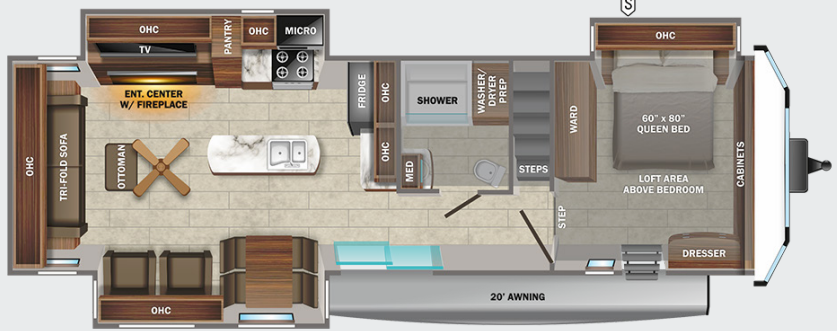

JAY FLIGHT BUNGALOW

40DLFT OPTIONS: A, B

40FKDS OPTIONS: A, B

S STORAGE
MICRO MICROWAVE
OHC OVERHEAD CABINETS
FRIDGE REFRIGERATOR
WARD WARDROBE

40LOFT OPTIONS: A, B

OPTIONS

A Theater Seat
B King Bed

40RLTS OPTIONS: A, B

INTERIOR

96 in. interior height
 82 in. slideout room interior height
 84 in. tall interior doorways
 68 in. loft bedroom (40DLFT & 40LOFT)
 120V ceiling fan in living room and bedroom (select models)
 Solid wood cabinet doors throughout
 10 gal. gas/electric DSI water heater
 Auto-ignition furnace
 Hardwood look vinyl flooring
 Roller shades in living room
 Residential-style window treatments with wood trim
 Hide-a-bed with tri-fold mattress

Electric fireplace with thermostat controls
 Cable/satellite prep
 Hidden switch command/charging center
 Central vacuum with push button retract for easy hose storage
 Vented end windows in living room and bedroom slideout rooms (select models)
 Interior LED lighting
 Living room throw pillows
 Ball-bearing drawer guides, 75 lb. capacity, full-extension
 18 cu. ft., residential-style, 120V refrigerator
 Insignia™ 24 in. range with 12,000 BTU burner and 3.73 cu. ft. oven
 Kitchen faucet with pull-out sprayer
 Decorative dinette ceiling light
 Kitchen power vent with wall control
 Pleated shades in bedroom
 Plywood bed base
 Electrical outlets in master bedroom on each side of the bed
 Upgraded reading lights in master bedroom
 Medicine cabinet with mirror
 Porcelain toilet with foot flush