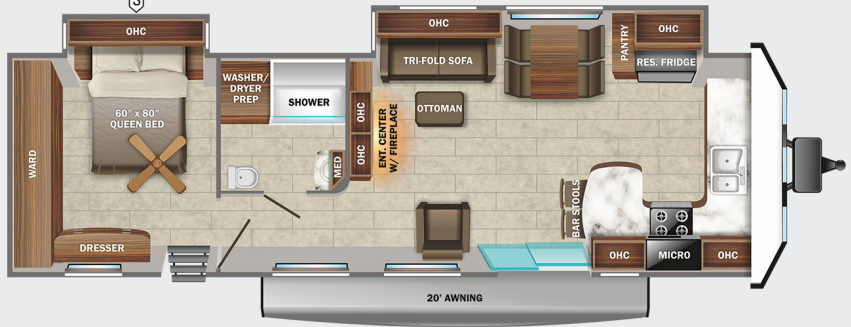

JAY FLIGHT BUNGALOW

40DLFT OPTIONS: A, B

40FKDS OPTIONS: A, B

S STORAGE
MICRO MICROWAVE
OHC OVERHEAD CABINETS
FRIDGE REFRIGERATOR
WARD WARDROBE

40LOFT OPTIONS: A, B

OPTIONS

A Theater Seat
B King Bed

40RLTS OPTIONS: A, B

INTERIOR

96 in. interior height
 82 in. slideout room interior height
 84 in. tall interior doorways
 68 in. loft bedroom (40DLFT & 40LOFT)
 120V ceiling fan in living room and bedroom (select models)
 Solid wood cabinet doors throughout
 10 gal. gas/electric DSI water heater
 Auto-ignition furnace
 Hardwood look vinyl flooring
 Roller shades in living room
 Residential-style window treatments with wood trim
 Hide-a-bed with tri-fold mattress

Electric fireplace with thermostat controls
 Cable/satellite prep
 Hidden switch command/charging center
 Central vacuum with push button retract for easy hose storage
 Vented end windows in living room and bedroom slideout rooms (select models)
 Interior LED lighting
 Living room throw pillows
 Ball-bearing drawer guides, 75 lb. capacity, full-extension
 18 cu. ft., residential-style, 120V refrigerator
 Insignia™ 24 in. range with 12,000 BTU burner and 3.73 cu. ft. oven
 Kitchen faucet with pull-out sprayer
 Decorative dinette ceiling light
 Kitchen power vent with wall control
 Pleated shades in bedroom
 Plywood bed base
 Electrical outlets in master bedroom on each side of the bed
 Upgraded reading lights in master bedroom
 Medicine cabinet with mirror
 Porcelain toilet with foot flush